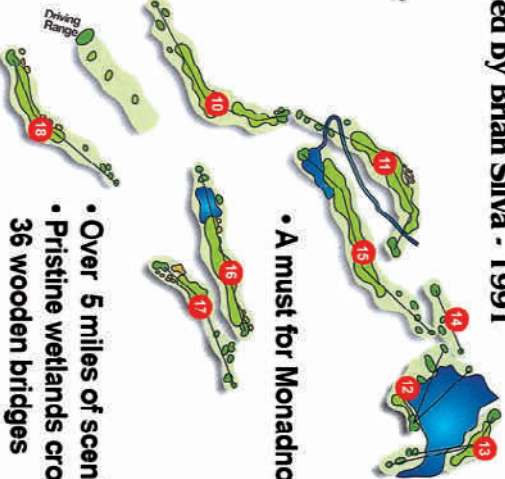

The SHATTUCK

Championship Golf at the foot of Mt. Monadnock

53 Dublin Road • Jaffery, NH • 603-532-4300

Sterling Golf Management, Inc.

www.sterlinggolf.com/shattuck

Designed by Brian Silva - 1991

- Abundant wildlife
- Spectacular views of Mount Monadnock

Club House

- Over 5 miles of scenic beauty
- Pristine wetlands crossed by 36 wooden bridges

• A must for Monadnock visitors

Black ●	409	200	405	370	612	564	200	407	386	3553	426	432	199	315	160	544	391	339	405	3211	6764		
Blue ●	357	146	343	312	551	508	183	373	356	3129	394	407	190	303	121	508	367	313	380	2983	6112		
White ○	339	136	320	291	519	410	169	337	314	2835	369	387	155	223	121	443	320	246	355	2619	5454		
Birch ●	296	130	287	286	450	404	110	317	315	2595	314	355	136	220	110	421	310	210	301	2377	4972		
Green ●	302	107	301	215	450	404	92	217	287	2375	314	333	131	168	73	421	310	208	299	2257	4632		
Gold ●	301	106	261	214	423	403	91	216	286	2301	313	324	90	167	72	420	270	130	298	2084	4385		
Hole	1	2	3	4	5	6	7	8	9	Out	10	11	12	13	14	15	16	17	18	In	Tot		
Par	4	3	4	4	5	5	3	4	4	36	4	5	3	4	3	5	4	4	4	36	72		
Handicap	5	17	9	15	1	3	13	7	11		4	6	16	14	18	2	10	12	8				

Combined Tee Yardage

Combined Tee Rating/Slope

COURSE RATING/SLOPE

	Front 9	Back 9	Total	Men's	Ladies'
● ○	3021	2863	5884	70.3/137	
○ ●	2383	2281	4664	66.9/130	
● ●	2371	2213	4584	64.8/127	68.8/122

	Men's	Ladies'
●	75.0/147	
●	71.0/142	
○	68.6/130	72.6/131
○	66.2/128	70.4/126
●	64.7/126	67.6/125
●	64.0/125	66.2/125